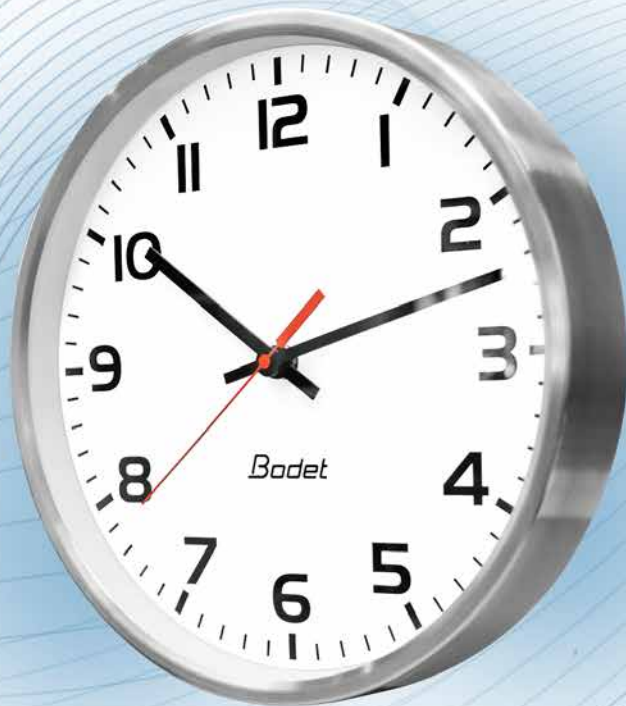

Bodet

PROFIL 700

Analogue Clock

CASE COLOUR

Steel

3 MODELS OF DIAL

Arabic Figures

Notches

DIN Notches

2 SIZES

- 2 diameters : 30 and 40 cm.

Profil 730

Profil 740

TIME DISTRIBUTION CHOICES

MOUNTING METHODS

Double-sided mounting.

Wall mounting bracket.

PROFIL

	PROFIL 730	PROFIL 740
	INDOOR	INDOOR
Optimal reading distance	20 m	35 m
Weight	1 kg	2,3 kg
Lighting	NO	optional
Waterproofing	NO	NO

www.bodet-time.com

TIMEWORKS
www.timeworks.ie